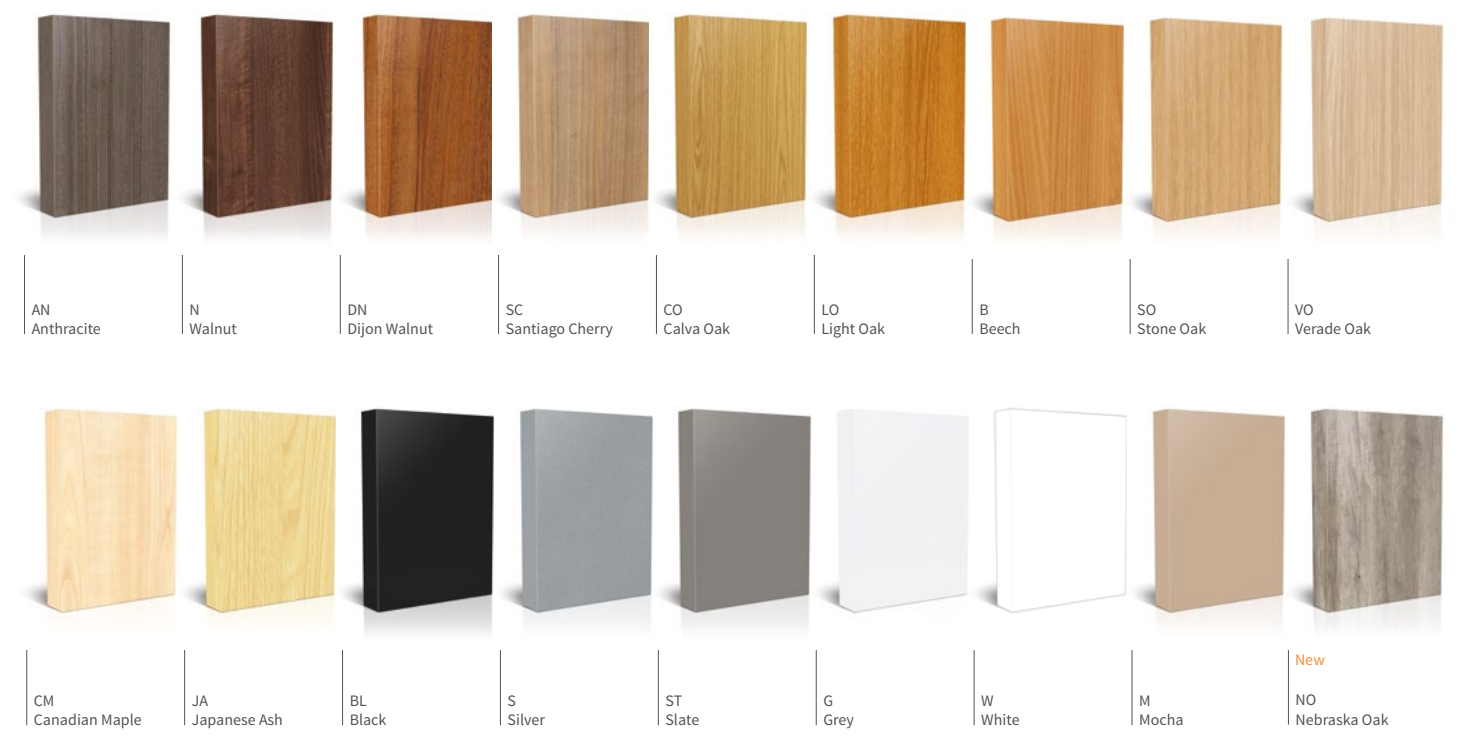

Board Colours