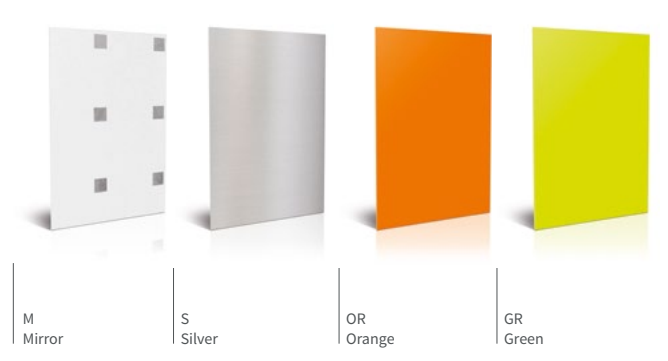

Receptiv Fronts