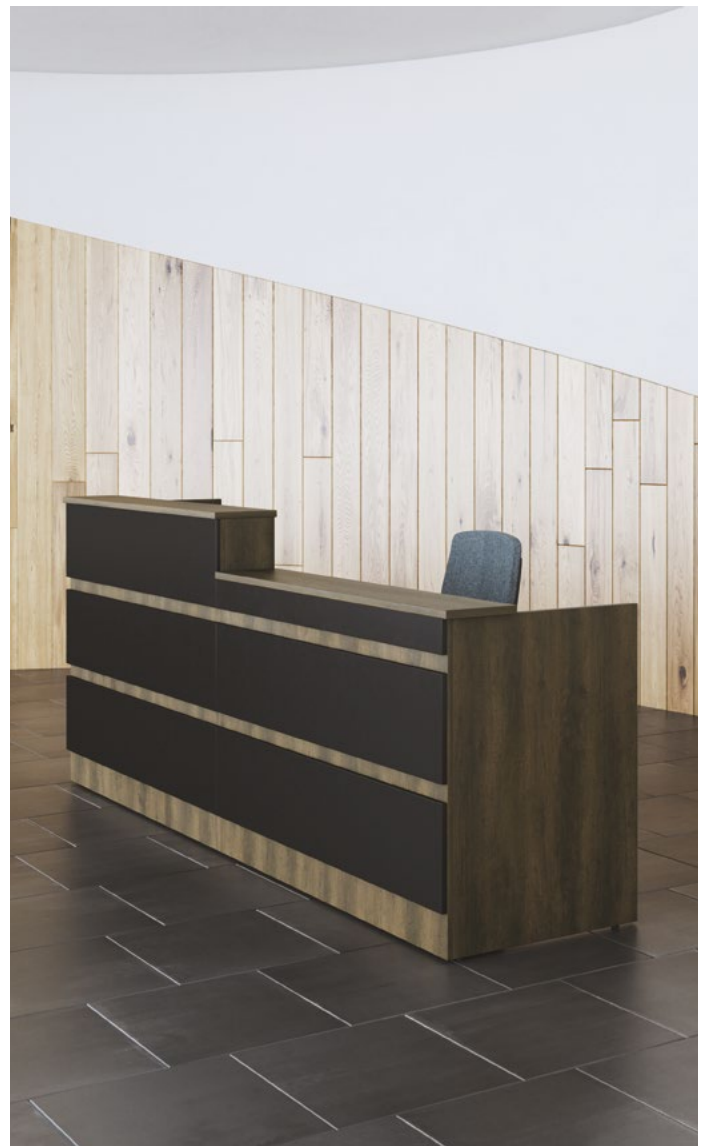

Allure is our latest range of stylish Reception counters. Its modular design, the option of multiple panel designs and our choice of 18 board finishes allows you to create a truly unique reception to make a statement in your reception area.