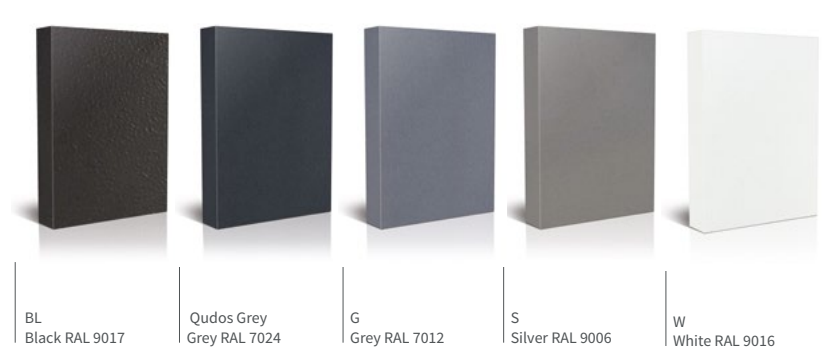

Trim Colours