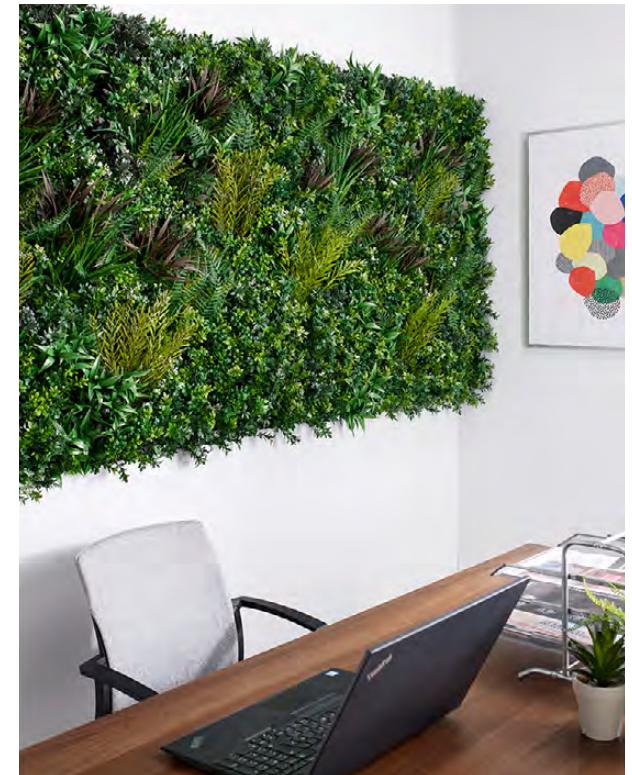

English Garden Green Wall
RGWTL1M2

£571.00 /m²

*Price shown is indicative, contact us for a quote

*Suitable for interior and exterior use.

**Price includes supply and delivery only. Installation is not included. Contact us for a copy of our Green Wall Installation Guide.