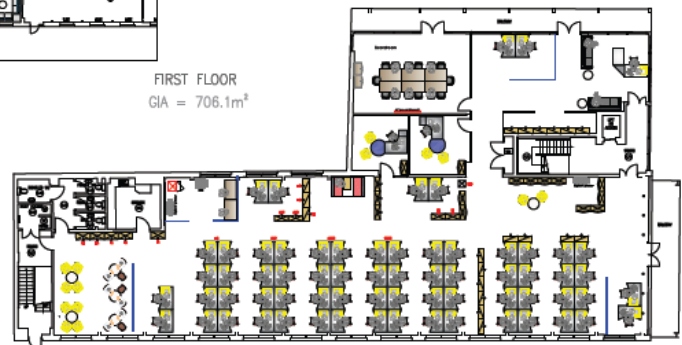

Rowanmoor

Case Study

Background

Office move project

Services provided

- Space planning
- Office desks
- Soft seating
- Boardroom furniture
- Reception seating

Location

Bolton, North England

Installation time

2 days

Business type

Commercial office

Project timeline

3 months

Budget cost

£15,000

“I just wanted to take the opportunity to thank you for everything you’ve done for us – the initial visit, the endless floor plans and of course the fabulous furniture. We’re all delighted with the furniture, which is beautiful and of great quality; I think it’s really given everyone a lift, and the breakout area is a real hit. I can’t wait for the booth to arrive, which I think will also be a great benefit to everyone.

Thank you for all your help, and I hope we’ll get the opportunity to work together again.”

Dunscar House

proposed design concept
Furniture & Interior Scheme OP9

Sygnus Office Partnership Ltd

www.sygnus-uk.com

1 Central Park, Bellfield Road, High Wycombe Bucks HP13 5HG

T 01494 551250 F 01494 451250 E sales@sygnus-uk.com