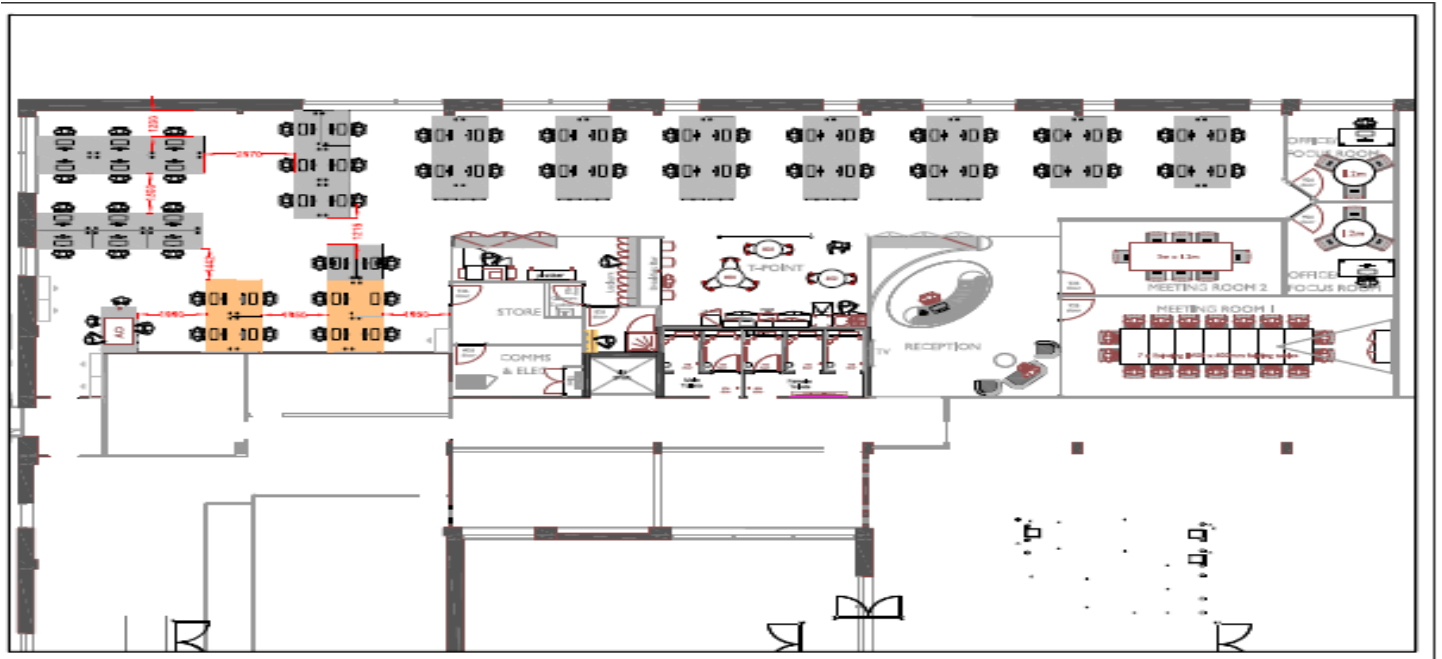

Results

Sygnus Office Partnership Ltd

www.sygnus-uk.com

1 Central Park, Bellfield Road, High Wycombe Bucks HP13 5HG

T 01494 551250 F 01494 451250 E sales@sygnus-uk.com

SYGNUS
OFFICE PARTNERSHIP